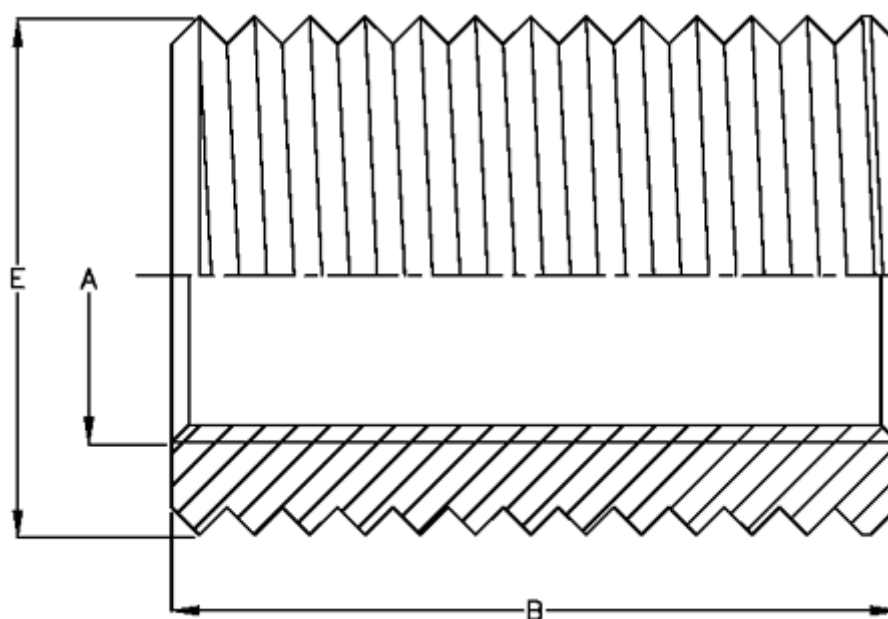

Article number: 12972000060120  
Description: KLEE-coil 972 000 060.120  
M6 Unhardened/chr. yellow

## Measures

Female thread A	= M6
Length B	= 9
Male thread E	= M8
Type	= 97x 000 060.120